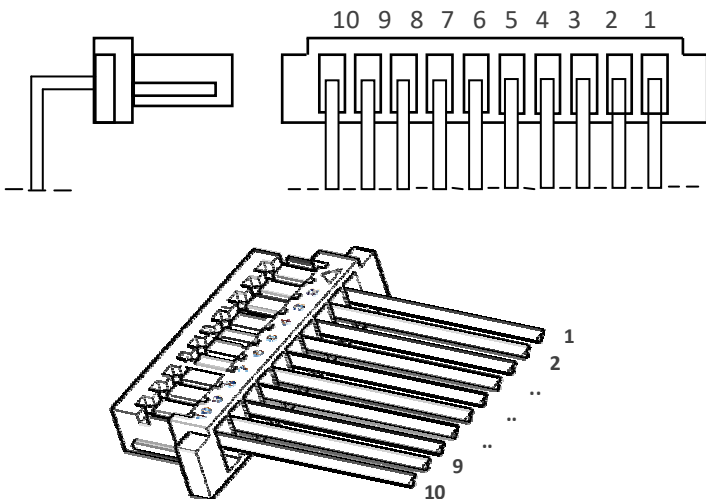

Detail of the connection of the wires between the connector and the components

PIN 1	CAM-PWR	ORANGE
PIN 2	CAM-D-	BLUE
Pin 3	CAM-D+	WHITE
Pin 4	CAM-GND	BLACK

When ILLUMINATOR board is present:

PIN 7	ILL-PWR	YELLOW
PIN 8	ILL-GND	BROWN
Pin 9	ILL-LAMP2	PURPLE
Pin 10	ILL-LAMP1	GREY