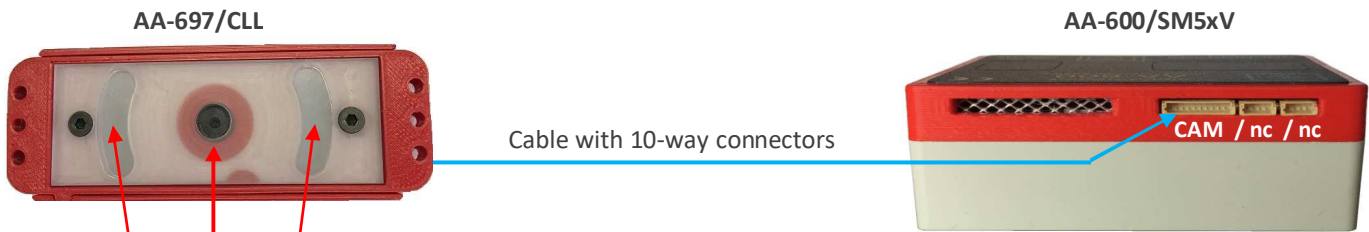

AA-697/CLL USB HD camera and 10 white LEDs illuminators board, 50cm cable and 10 way connector.

The card incorporates a USB HD color camera and 10 LED white light illuminators and is enclosed in a pre-wired ABS plastic container with 50cm cable and 10WAY connector.

The connection with the base module takes place by means of a small plug-in connector directly on the back side of the AA-600 device (see the AA-600-IP system manual for details). The camera can be positioned behind a generic host panel where the appropriate holes must be provided as per mechanical indications shown in this technical data sheet.

Drilling of the panel with respect to the center of the lens.
Fixing from the back with adhesive is provided.

Camera-illuminator box features:

- ABS, with 50cm connection cable and connector for AA-600-IP system
- Insulating tube to protect the individual connection wires

Features of the camera housed in the plastic casing:

- USB color camera
- Objective Pin Hole
- 70° shooting angle
- Automatic focus
- Fixed lens
- Self-adapting to ambient light
- Maximum resolution HD720 and 640x480, 352x288, 320x240, 176x144 supported
- Video streaming over IP via AA-600-IP in H.263, H.263 +, H264 modes