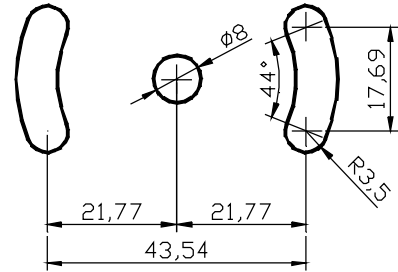

Mechanical dimensions (in mm)

Drilling of the panel with respect to the center of the lens.
Fixing from the back with adhesive is provided.

Camera-illuminator box features:

- ABS, with 50cm connection cable and connector for AA-600-IP system
- Insulating tube to protect the individual connection wires

Features of the camera housed in the plastic casing:

- USB color camera
- Objective Pin Hole
- 70° shooting angle
- Automatic focus
- Fixed lens
- Self-adapting to ambient light
- Maximum resolution HD720 and 640x480, 352x288, 320x240, 176x144 supported
- Video streaming over IP via AA-600-IP in H.263, H.263 +, H264 modes

Features of the connector:

- SH series JST connector, 1 mm pitch, 50V pin isolation, 1A current rating
- Cable with metal insertion terminals, braid of AWG28 section, colored

TEMA TELECOMUNICAZIONI S.r.l.

Via Costante Girardengo, 1/4 - 20161 Milano MI (Italy) Tel. +39 02 61544.1 Fax +39 02 6152605
Web: www.tematlc.it e-mail: tematlc@tematlc.it International: sales@tematlc.it