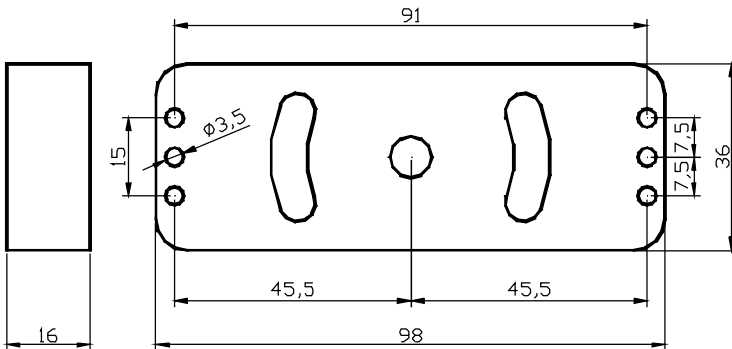

The connection with the base module takes place by means of a small plug-in connector directly on the back side of the AA-600 device (see the AA-600-IP system manual for details). The camera can be positioned behind a generic host panel where the appropriate holes must be provided as per mechanical indications shown in this technical data sheet.

PIN 1	CAM-PWR	ORANGE
PIN 2	CAM-D-	BLUE
Pin 3	CAM-D+	WHITE
Pin 4	CAM-GND	BLACK

When ILLUMINATOR board is present:

PIN 7	ILL-PWR	YELLOW
PIN 8	ILL-GND	BROWN
Pin 9	ILL-LAMP2	PURPLE
Pin 10	ILL-LAMP1	GREY

Mechanical dimensions (in mm)

Drilling of the panel with respect to the center of the lens.
Fixing from the back with adhesive is provided.

Camera-illuminator box features:

- ABS, with 50cm connection cable and connector for AA-600-IP system
- Insulating tube to protect the individual connection wires

Features of the camera housed in the plastic casing:

- USB color camera
- Objective Pin Hole
- 70° shooting angle
- Automatic focus
- Fixed lens
- Self-adapting to ambient light
- Maximum resolution HD720 and 640x480, 352x288, 320x240, 176x144 supported
- Video streaming over IP via AA-600-IP in H.263, H.263 +, H264 modes